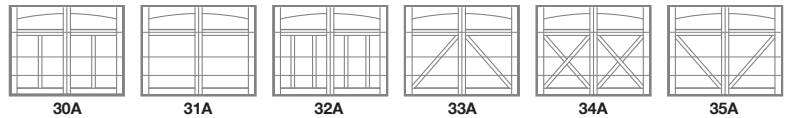

Model Options

BEST

Section Construction	2" Thick - 2-Sided Steel
Material	Heavy Duty / 27² Ga. Steel
Insulation Type	1-7/8" Polyurethane

R-value / Thermal Performance R-17.54

Panel Style / Model Number³

5602

Personalizing Options

Carriage House Designs	•
Accents Woodtones¹	•
Window Designs	•
Glass	•
Faux Windows	•
Exterior Hardware	•
Warranty	Limited Lifetime Warranty

¹ Refer to your local C.H.I. Dealer for exact color and woodtones match. ² Lower steel gauge [ga.] number indicates stronger steel. ³ Model number indicates window style.

SECTIONS
Limited Lifetime
OVERLAYS
3 Years

SPRINGS
3 Years
HARDWARE
6 Years

WINDOW GLASS

Personalizing Options

CARRIAGE HOUSE DESIGNS

Double Window Row Designs
Squared Top

Arched Top

Single Window Row Designs
Squared Top

Arched Top

ACCENTS WOODTONES

Accents Woodtones doors are meticulously designed board-by-board, using full color digital imaging to create high quality, realistic woodtone doors with non-repeating grain patterns and an industry leading UV topcoat.

EXTERIOR HARDWARE

WINDOW DESIGNS

Double Windows
Squared Top

2-2 Piece Ached Top

4 Piece Arched Top

Stockton

Madison

Single Windows

Stockton

Madison