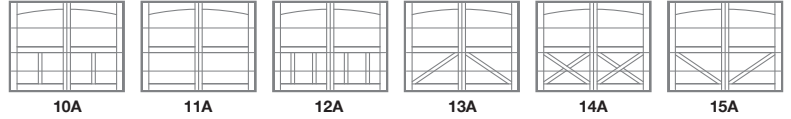

SECTIONS
Limited Lifetime
OVERLAYS
3 Years

SPRINGS
3 Years
HARDWARE
6 Years

WINDOW GLASS

Personalizing Options

CARRIAGE HOUSE DESIGNS

Double Window Row Designs
Squared Top

Arched Top

Single Window Row Designs
Squared Top