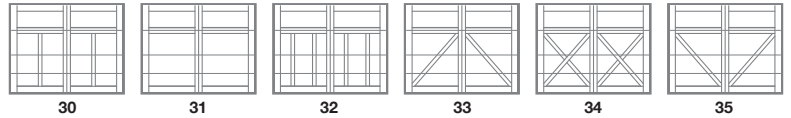

SECTIONS
Limited Lifetime
OVERLAYS
3 Years

SPRINGS
3 Years
HARDWARE
6 Years

WINDOW GLASS

Personalizing Options

CARRIAGE HOUSE DESIGNS

Double Window Row Designs
Squared Top

Arched Top

Single Window Row Designs
Squared Top